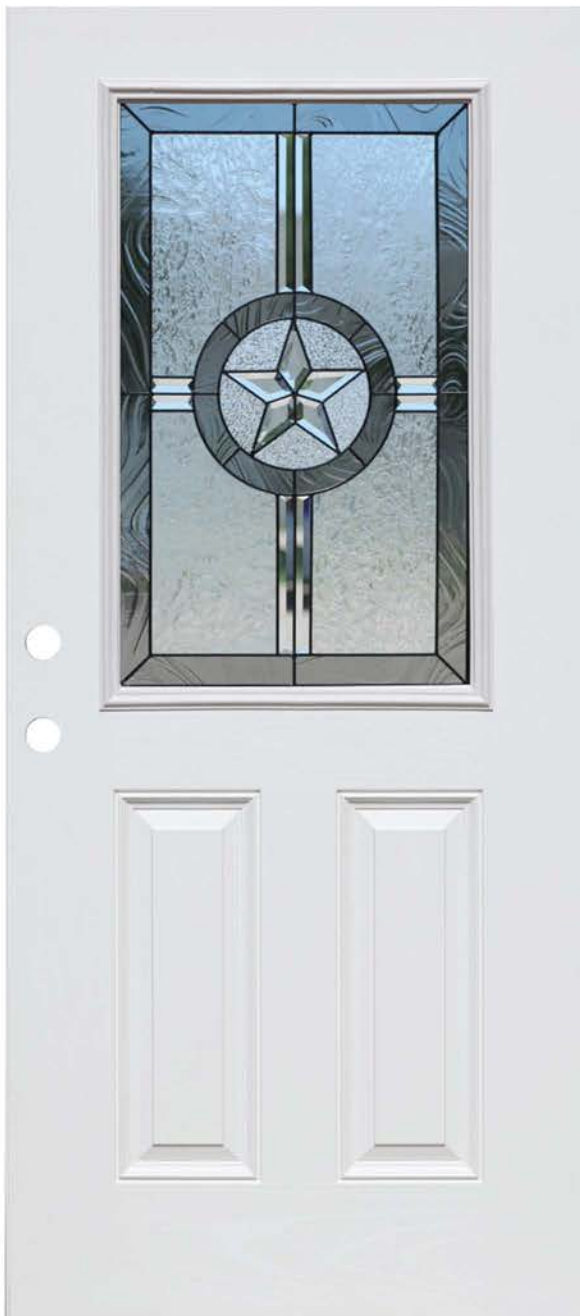

SPR | SPRING

CAS | CASTLEGATE

BRE | BRENTWOOD

STL | ST. LOUIS

BBG | MINI BLINDS

The finishing touch.

Pure elegance.

Unique and natural looking white oak woodgrain adds a clean and balanced appeal to your home – dignified in character and pure elegance.